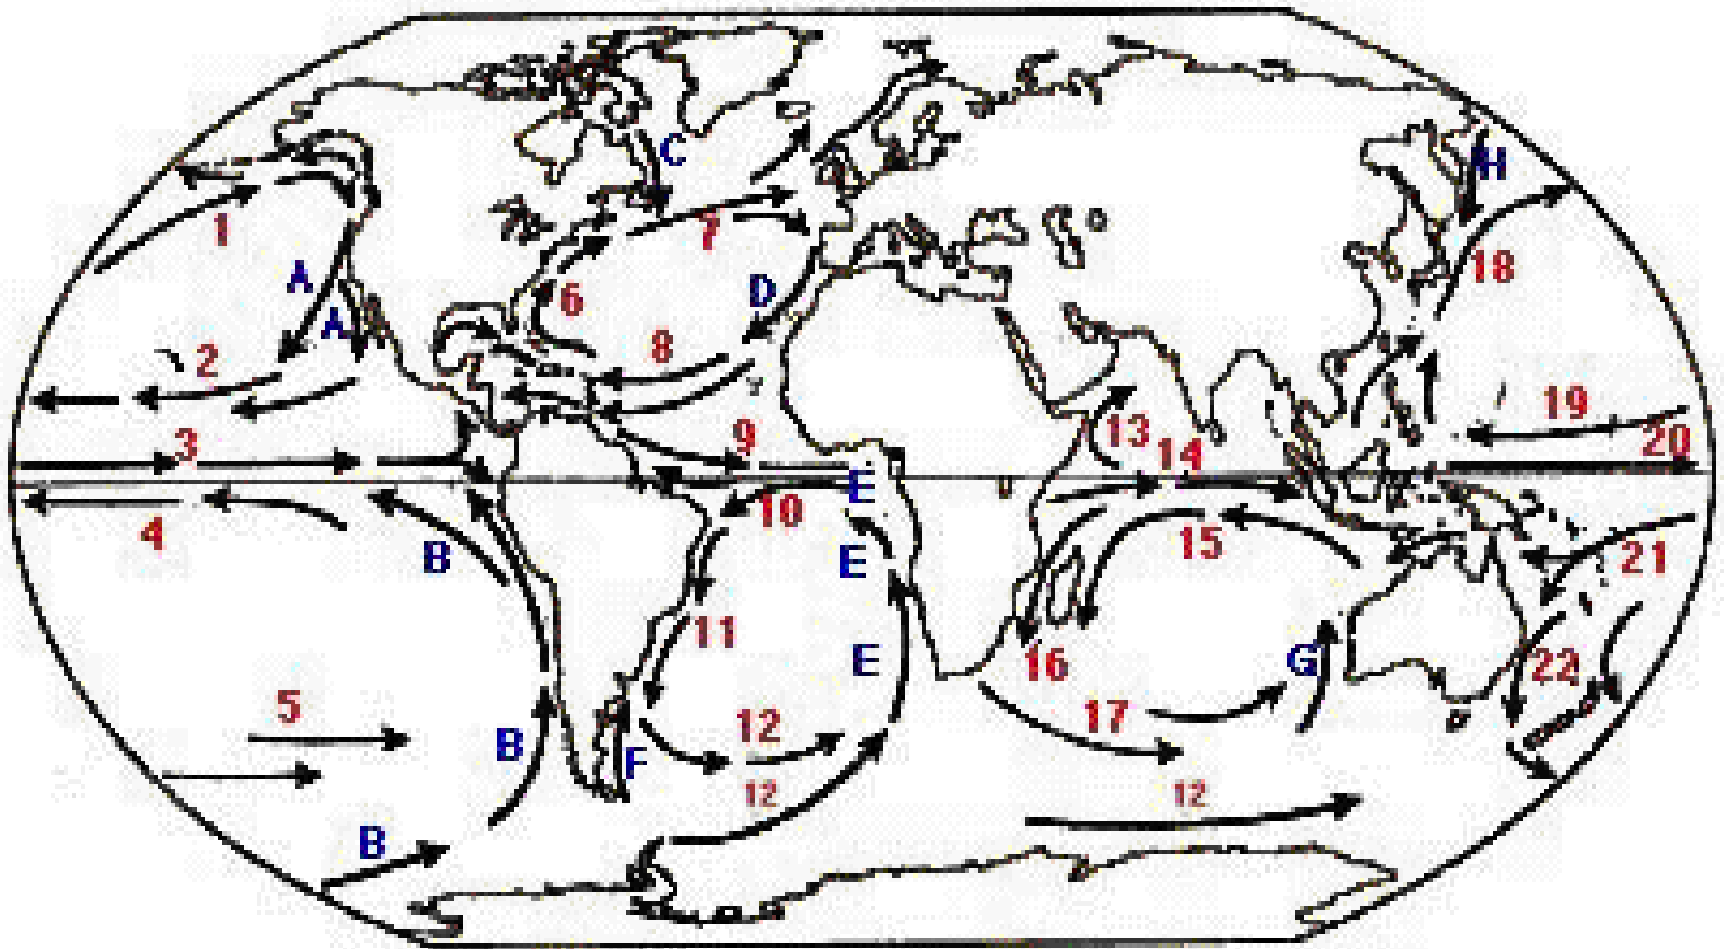

Olmec the First African Americans

Ocean Currents

Olmec Artifacts

Olmec Centers in Mexico

Olmec Centers in Mexico

Olmec Religious Tradition

ILLUSTRATION NO. 6
KUMD-TIDI

ILLUSTRATION NO. 7
NARAT-TIDI

Bird Cult

Jaguar Cult

Genetic Evidence

- Pre-Columbia Y Chromosome found in Mayan Indian
- Mixed Maya-called *Zombos*
- *Chontal* 5%
- *Cora* .8

Mestizos Showing African Admixture

- Paraiso 21.7%
- El Carmen 28.4%
- Veracruz 25%
- Saladero 30.2%
- Tamaiahua 40.0%
- Tlaxcala 8%
- Cuanalan 18.1%